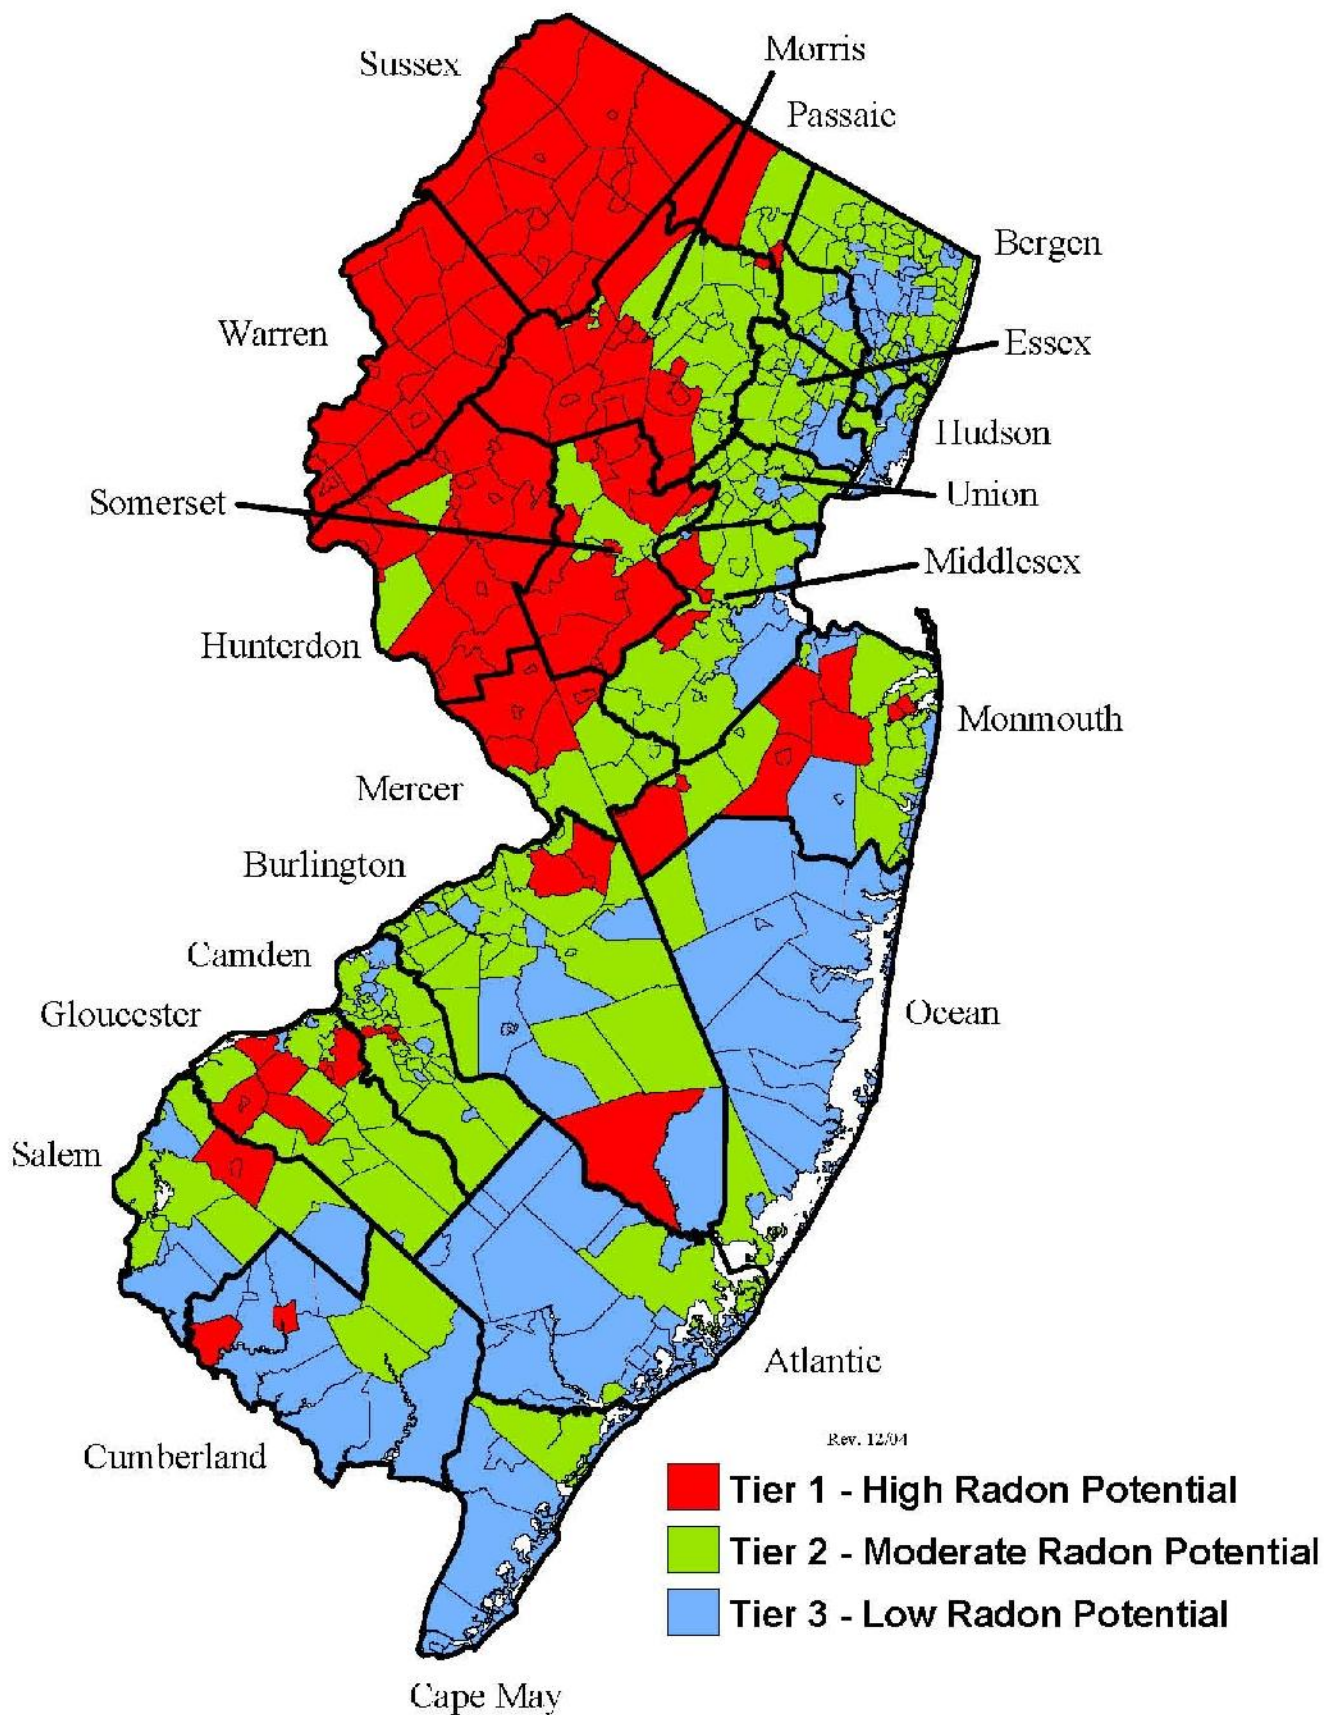

# New Jersey Department of Environmental Protection Radon Potential Map

For information in New Jersey, call (800) 648-0394